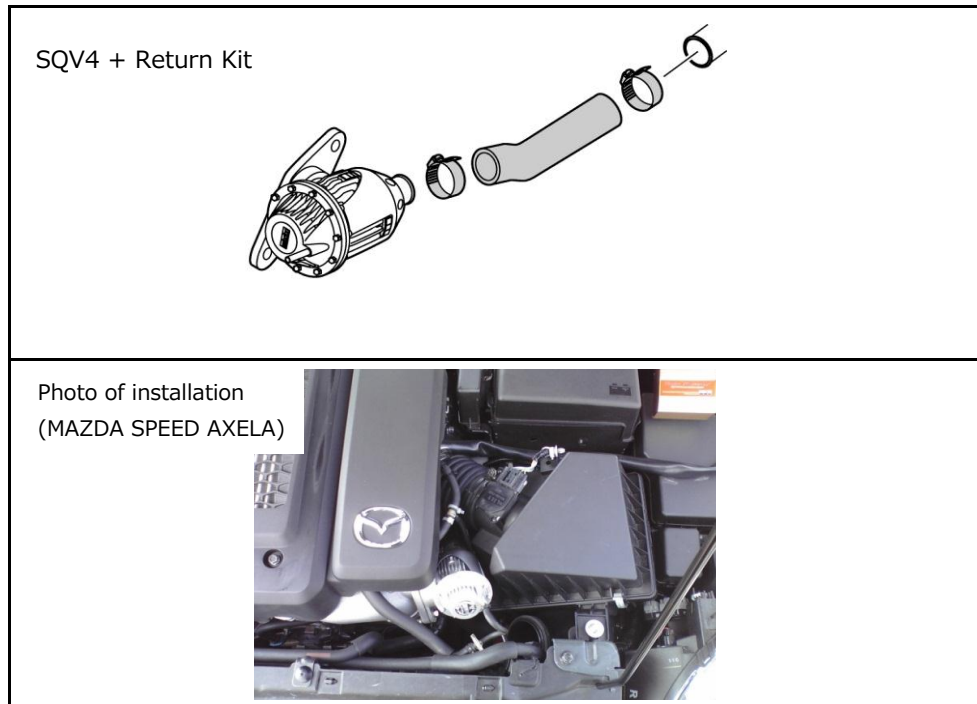

## & Suction Return Kit

### ■ FEATURE

- This product is a set of SQV 4 and Suction Return Kit. Same as the stock air bypass valve, it does suction return. It's compatible with Japanese vehicle inspection.
- It will reduce the discharge blow off sound, but also it will have sound from air cleaner.