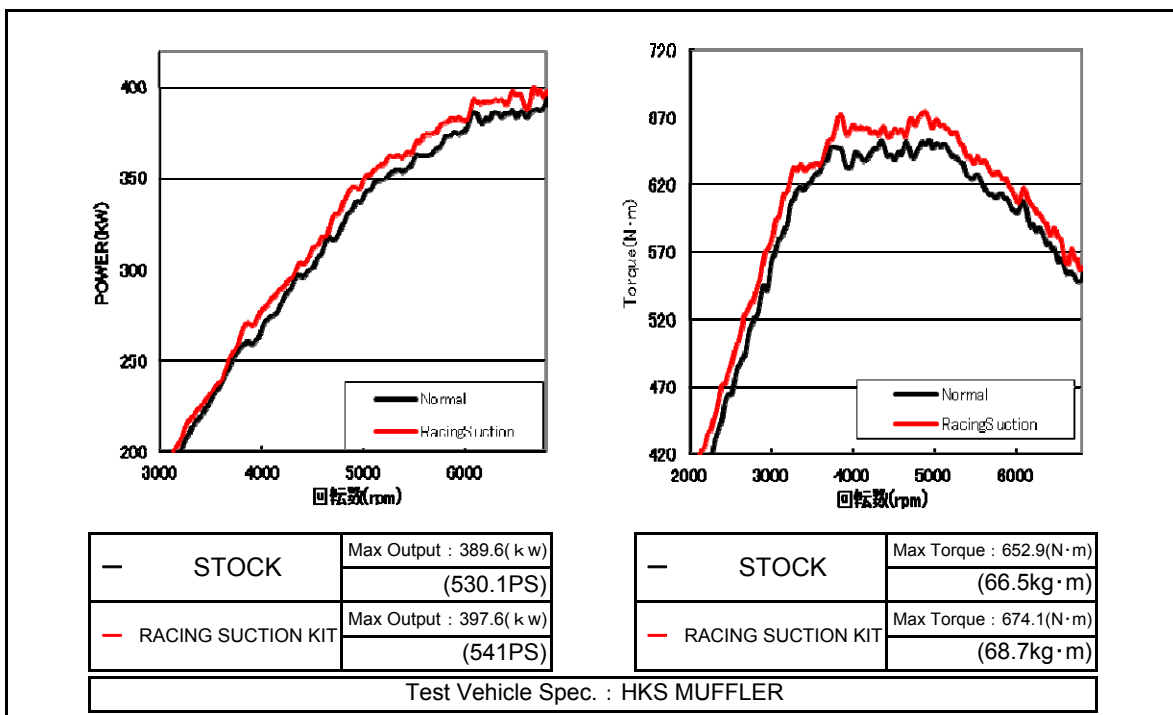

■ Performance

Impression	Stock	Bad	1	2	3	4	5	Good	Intake sound	Stock	Small	1	2	3	4	5	Loud
low/middle rpm	RSR	Bad	1	2	3	4	5	Good	Revving	RSR	Small	1	2	3	4	5	Loud
Impression	Stock	Bad	1	2	3	4	5	Good	Intake sound	Stock	Small	1	2	3	4	5	Loud
High rpm	RSR	Bad	1	2	3	4	5	Good	During driving	RSR	Small	1	2	3	4	5	Loud

Vehicle	Class	Model	Engine	Year	Filter Size	Part Number	Price	Remarks
GT-R	CBA-	R35	VR38DETT	2007/12~	φ150-80×2	70020-AN019