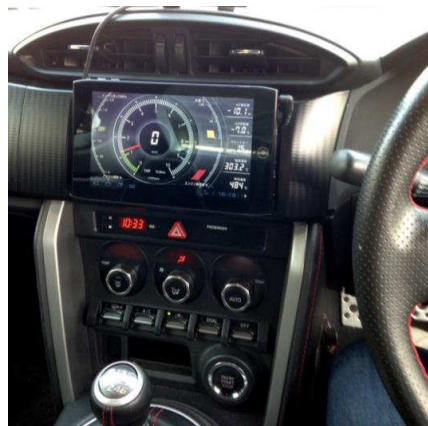

OB-LINK TYPE-FA20

Special OB-LINK exclusively designed for 86/BRZ based on TYPE-001.

Connectio

Just like OB-LINK TYPE-001, connecting the OBDII connector to OB-LINK main unit enables data extraction from a vehicle. Information is indicated on a tablet or smart phone through Bluetooth.

Special Functions Available

There are special functions available only for OB-LINK TYPE-FA20.

- **Coupler-on Device :** TYPE-001 requires initial setup, but TYPE-FA20 has preset data. Just connect the unit to the OBDII connector and complete Bluetooth pairing with a smart phone/tablet PC before use.
- **More Data Extractable :** Addition to the data extractable by OB-LINK TYPE-001, the following performance-oriented data can be indicated:
 - Engine Load • Battery Voltage • Fuel Pressure • CAT Temperature • EGT Sensor • Outside Air Temperature • Left/right G • Front/rear G • Yaw rate • Brake (tread)
- **Customizable Car Carte Display** The screen image of Car Carte can be changed to the vehicle a user owns.

Carscope FA20 : to indicate the vehicle info. such as meters, logger, etc through OB-LINK.

- ※Download Carscope FA20 from App Store (iOS) / Google play (Android).
- ※Carscope FA20 is not compatible with OB-LINK TYPE-001.

● **Real-time Meter:** Select one from 5 types of meter indication. The warning and peak-hold functions are available.

● **Logger:** A new memory function is added to the OB-LINK main unit. Presetting the data items and sampling time stores the date on the memory of the OB-LINK without starting app.